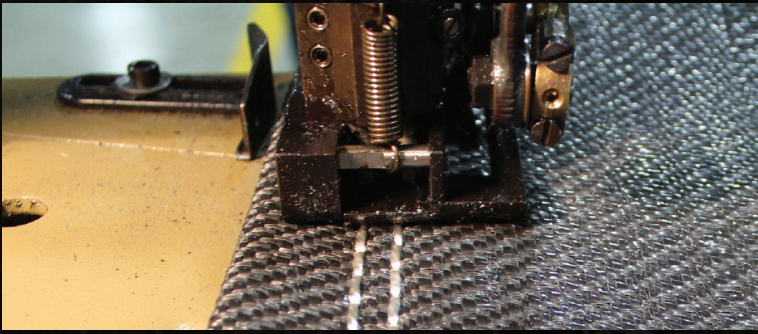

## AVAILABLE PRODUCTS

- Geotextile Tubes
- Geotextile Bags
- Geotextile Panels
- Landfill Covers
- Dewatering Bags
- Inlet Filters
- Custom Width Slitting
- Custom Length Rerolling

Call us for any of these or any other custom fabrication needs [912.534.5757](tel:912.534.5757)