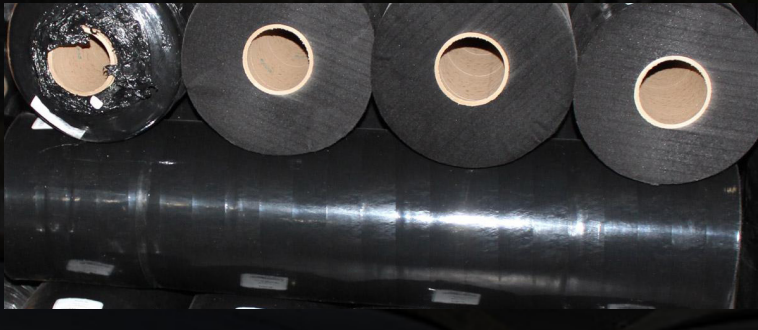

## AVAILABLE PRODUCTS

- Geotextile Tubes
- Geotextile Bags
- Geotextile Panels
- Landfill Covers
- Dewatering Bags
- Inlet Filters
- Custom Width Slitting
- Custom Length Rerolling

Call us for any of these or any other custom fabrication needs [912.534.5757](tel:912.534.5757)